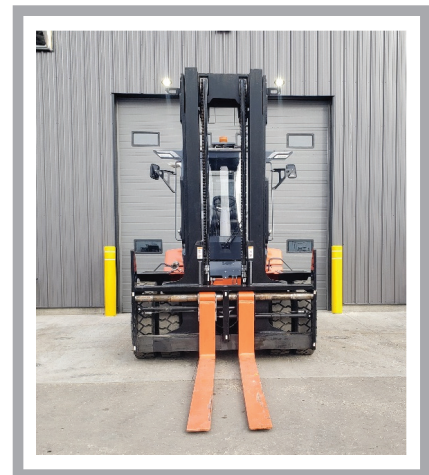

## TOYOTA 2THD280-24 28,000LB DIESEL FORKLIFT

### Features Include:

- 28,000lb Capacity at 24" Load Center
- 146" / 174" V Mast
- Fork Positioner with 96" Standard Taper Forks
- Premium Operators Cabin with Powered Tilt
- Rear Camera System
- Onboard Load Weigh System
- Engine Block Heater
- LED Work Lights
- Self Adjusting Back-up Alarm