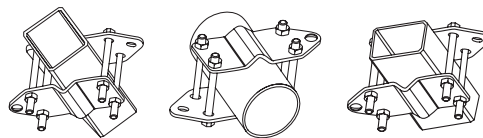

SYLT80—8" x 8" ROUND SHATTERPROOF ACRYLIC MIRROR
SYLT80G—8" x 8" ROUND GLASS MIRROR

- 203mm x 203mm
- Includes universal bracket, telescoping arm
- Easy, no drilling installation
- Fits round or square tubing

SYLT80DP —8" ELLIPTICAL MIRROR

- 203mm
- Shatterproof acrylic mirror
- Includes universal bracket, telescoping arm
- Easy, no drilling installation
- Fits round or square tubing

SYLT110—11" x 11" ROUND MIRROR

- 279mm x 279mm
- Shatterproof acrylic mirror
- Includes universal bracket, telescoping arm
- Easy, no drilling installation
- Fits round or square tubing

SYLT MOUNT
KIT INCLUDES:

- Telescoping Arm
- Universal Bracket