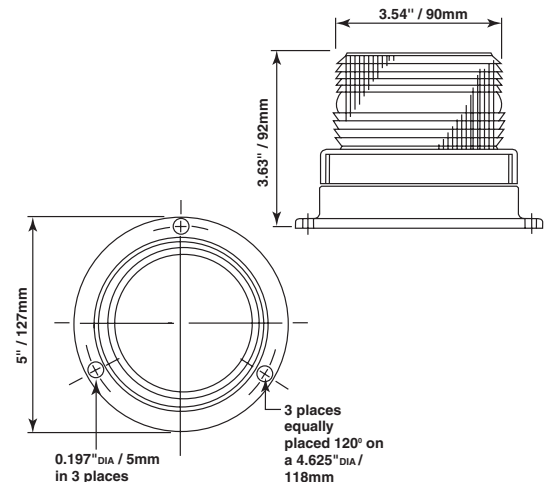

- 60 ± 10 quad FPM
- Current drain .1AMP average
- Epoxy filled base
- Amber only
- 12-80 vdc

SMH #	DESCRIPTION	UL	CE
SY361100-A-LED	Standard mount	UL	CE
SY361100M-A-LED	Magnetic mount	UL	CE