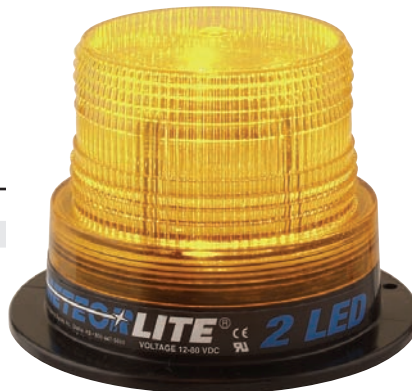

### METEORLITE® LED STROBES

#### ADVANTAGES OF AN LED STROBE VS. A STANDARD XENON TUBE STROBE:

- Simpler electronic driver circuit results in a much more reliable design over a xenon flash strobe
- Attention getting quad flash pattern
- Microprocessor controlled
- Maintenance free
- No high voltages generated
- A substantial increase of life

- 60 ± 6 quad FPM
- Current drain .1AMP average
- Epoxy filled base
- Amber only
- 12-80 vdc

SMH #	DESCRIPTION	UL	CE
SY361005-A-LED	Standard mount	UL	CE
SY361005M-A-LED	Magnetic mount	UL	CE
SY361005PF-A-LED	Female pipe mount	UL	CE
SY361005PM-A-LED	Male pipe mount	UL	CE

- 60 ± 10 quad FPM
- Current drain .1AMP average
- Epoxy filled base
- Amber only
- 12-80 vdc

SMH #	DESCRIPTION	UL	CE
SY361100-A-LED	Standard mount	UL	CE
SY361100M-A-LED	Magnetic mount	UL	CE

SML0205.04

*Be Part Of It.*