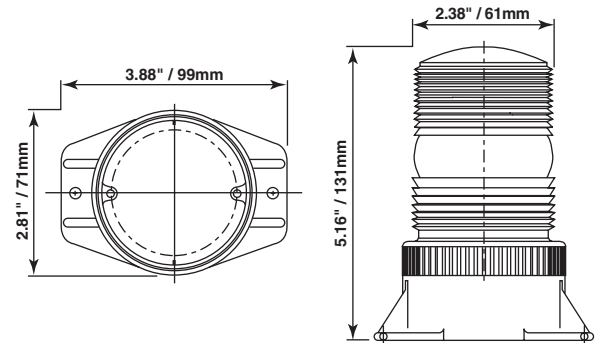

- 60 ± 6 quad FPM
- Current drain .1AMP average
- Epoxy filled base
- Amber only
- 12-80 vdc

SMH #	DESCRIPTION	UL	CE
SY361005-A-LED	Standard mount	UL	CE
SY361005M-A-LED	Magnetic mount	UL	CE
SY361005PF-A-LED	Female pipe mount	UL	CE
SY361005PM-A-LED	Male pipe mount	UL	CE