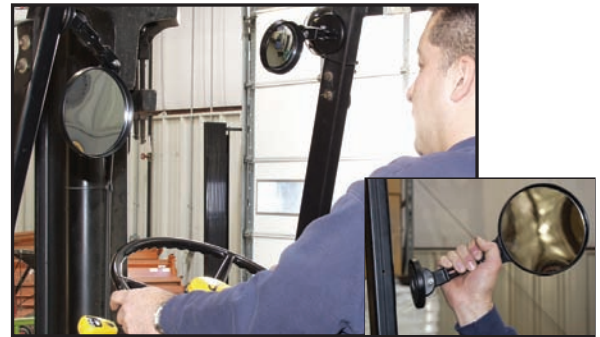

#### MAG-MIRR™

- The patented design of the Mag-Mirr™ allows it to be positioned at virtually any angle on any ferrous metal surface.
- The Mag-Mirr™ can be placed high on inside uprights or placed at eye level to be ergonomically correct.
- The strong magnet provides 60 pounds of holding power.
- The Mag-Mirr™ is ideal for:
  - Forklifts
  - Skid loaders
  - Tractor trailers
  - Farm Implements
  - Construction vehicles
- Also available with acrylic lens for food service applications.