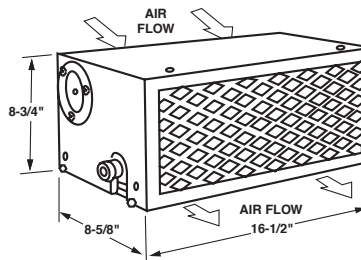

MODELS 9000

SY9000-12 8.5AMPS @ 12 VOLTS

SY9000-24 4.25AMPS @ 24 VOLTS

SY9000-36 36 VOLTS

- High efficiency heating
- Heavy-duty, long-life motor
- Twin aluminum fan blades
- Choice of side or bottom hose hook up
- Two-speed fan control switch mounted on heater