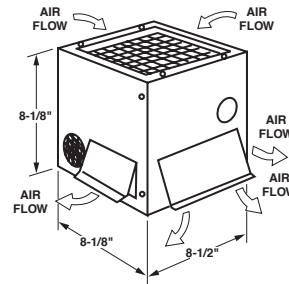

WESTERN MATERIALS HANDLING & EQUIPMENT LTD

FEATURED PRODUCTS

MODELS 6000

SY6000-12 1.5AMPS @ 12 VOLTS

SY6000-24 .75AMPS @ 24 VOLTS

- High efficiency heating
- Multi-speed fan control switch with dash-mount bracket
- Heavy-duty, long-life motor

Heating: 15,000 btu/hr
Air Flow Heating: 140 cfm
Case Material: 22 ga. c.r. steel
Core Material: tube and fin
Fan Material: aluminum
Fittings: bead

MODELS 6500

SY6500-12 5AMPS @ 12 VOLTS

SY6500-24 2.5AMPS @ 24 VOLTS

- Air enters from the grill, warm air exits through the cores on each side
- Top and bottom rear mounting flanges with side hose connections
- 3 speed rotary fan switch mounted on top of the housing
- Designed for applications with water pressure in excess of 50 psig

Heating: 20,000 btu/hr
Air Flow Heating: 170 cfm
Case Material: 20 ga. c.r. steel
Core Material: tube and fin
Fan Material: aluminum
Fittings: bead

MODELS 8000

SY8000-12 5AMPS @ 12 VOLTS

SY8000-24 2.5AMPS @ 24 VOLTS

- High efficiency heating
- Multi-speed fan control switch with dash-mount bracket
- Capable of providing windshield defrost
- Heavy-duty, long-life motor
- Mounting studs and water hose connections at rear

Heating: 20,000 btu/hr
Air Flow Heating: 250 cfm
Air Flow Defrosting: 60 cfm
Case Material: 20 ga. c.r. steel
Core Material: tube and fin
Fan Material: aluminum
Fittings: bead

MODELS 9000

SY9000-12 8.5AMPS @ 12 VOLTS

SY9000-24 4.25AMPS @ 24 VOLTS

SY9000-36 36 VOLTS

- High efficiency heating
- Heavy-duty, long-life motor
- Twin aluminum fan blades
- Choice of side or bottom hose hook up
- Two-speed fan control switch mounted on heater

Heating: 33,000 btu/hr
Air Flow Heating: 340 cfm
Case Material: 14 ga. c.r. steel
Core Material: tube and fin
Fan Material: aluminum
Fittings: 1/2" PT

SML0404.18DLR

Be Part Of It.

CALGARY: