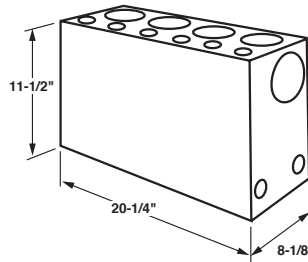

WESTERN MATERIALS HANDLING & EQUIPMENT LTD

FEATURED PRODUCTS

HEATERS

MODELS 455H

SY455H-12 2.4AMPS @ 12 VOLTS

SY455H-24 1.2AMPS @ 24 VOLTS

- Air enters the center of the heater, warm air is discharged out the two sides
- Rear mounting studs and water hose connection
- 3 speed motor

Heating: 13,000 btu/hr
Air Flow Heating: 130 cfm
Case Material: 22 ga. c.r. steel
Core Material: V. cell
Fan Material: Aluminum
Fittings: Bead

MODELS 512H

SY512H-12 1.5AMPS @ 12 VOLTS

SY512H-24 7.5AMPS @ 24 VOLTS

- Air enters the rear of the heater, warm air is discharged out the front grill
- Top and bottom mounting weld nuts with side hose connection
- Compact heater ideal for use in salty or highly corrosive environments
- 3 speed motor

Heating: 15,000 btu/hr
Air Flow Heating: 150 cfm
Case Material: 22 ga. stainless steel
Core Material: Aluminum
Fan Material: Aluminum
Fittings: Bead

MODELS 541HX

SY541HX-12 16AMPS @ 12 VOLTS

SY541HX-24 8AMPS @ 24 VOLTS

- Bottom air intake, multiple choice air outlets on side and top
- Rear mounting weld studs with side hose connection
- 3 speed motor
- Great for under dash, rear or side wall locations
- Features long-life, ball bearing rotor

Heating: 47,000 btu/hr
Air Flow Heating: 420 cfm
Air Flow Defrosting: 420 cfm
Case Material: 20 ga. c.r. steel
Core Material: tube and fin
Fan Material: plastic
Fittings: bead

MODELS 5000

SY5000-12 1.5AMPS @ 12 VOLTS

SY5000-24 7.5AMPS @ 24 VOLTS

- High efficiency heating in a compact design
- Multi-speed fan control switch with dash-mount bracket
- Capable of providing windshield defrost
- Heavy-duty, long-life motor
- Mounting studs and water hose connections at rear