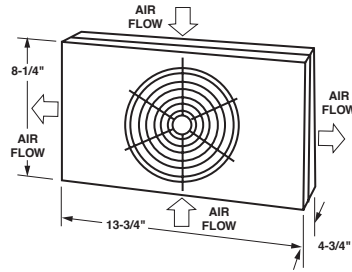

Heating: 13,000 btu/hr
Air Flow Heating: 130 cfm
Case Material: 22 ga. c.r. steel
Core Material: V. cell
Fan Material: Aluminum
Fittings: Bead

MODELS 512H

SY512H-12 1.5AMPS @ 12 VOLTS

SY512H-24 7.5AMPS @ 24 VOLTS