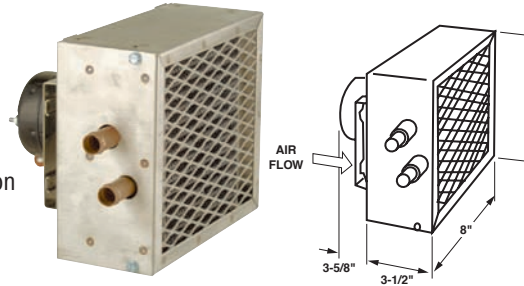

WESTERN MATERIALS HANDLING & EQUIPMENT LTD

FEATURED PRODUCTS

HEATERS

MODELS 455H

SY455H-12 2.4AMPS @ 12 VOLTS

SY455H-24 1.2AMPS @ 24 VOLTS

- Air enters the center of the heater, warm air is discharged out the two sides
- Rear mounting studs and water hose connection
- 3 speed motor

Heating: 13,000 btu/hr
Air Flow Heating: 130 cfm
Case Material: 22 ga. c.r. steel
Core Material: V. cell
Fan Material: Aluminum
Fittings: Bead

MODELS 512H

SY512H-12 1.5AMPS @ 12 VOLTS

SY512H-24 7.5AMPS @ 24 VOLTS

- Air enters the rear of the heater, warm air is discharged out the front grill
- Top and bottom mounting weld nuts with side hose connection
- Compact heater ideal for use in salty or highly corrosive environments
- 3 speed motor

- High efficiency heating
- Multi-speed fan control switch with dash-mount bracket
- Heavy-duty, long-life motor

Heating: 15,000 btu/hr
Air Flow Heating: 140 cfm
Case Material: 22 ga. c.r. steel
Core Material: tube and fin
Fan Material: aluminum
Fittings: bead