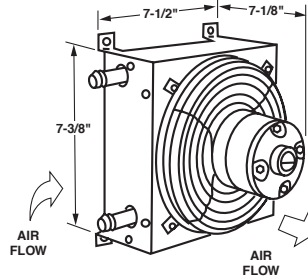

WESTERN MATERIALS HANDLING & EQUIPMENT LTD

FEATURED PRODUCTS

MODELS 6000

SY6000-12 1.5AMPS @ 12 VOLTS

SY6000-24 .75AMPS @ 24 VOLTS

- High efficiency heating
- Multi-speed fan control switch with dash-mount bracket
- Heavy-duty, long-life motor

Heating: 15,000 btu/hr
Air Flow Heating: 140 cfm
Case Material: 22 ga. c.r. steel
Core Material: tube and fin
Fan Material: aluminum
Fittings: bead

MODELS 6500

SY6500-12 5AMPS @ 12 VOLTS

SY6500-24 2.5AMPS @ 24 VOLTS

- Air enters from the grill, warm air exits through the cores on each side
- Top and bottom rear mounting flanges with side hose connections
- 3 speed rotary fan switch mounted on top of the housing
- Designed for applications with water pressure in excess of 50 psig

Heating: 20,000 btu/hr
Air Flow Heating: 170 cfm
Case Material: 20 ga. c.r. steel
Core Material: tube and fin
Fan Material: aluminum
Fittings: bead

MODELS 8000

SY8000-12 5AMPS @ 12 VOLTS

SY8000-24 2.5AMPS @ 24 VOLTS

- High efficiency heating
- Multi-speed fan control switch with dash-mount bracket
- Capable of providing windshield defrost
- Heavy-duty, long-life motor
- Mounting studs and water hose connections at rear

Heating: 20,000 btu/hr
Air Flow Heating: 250 cfm
Air Flow Defrosting: 60 cfm
Case Material: 20 ga. c.r. steel
Core Material: tube and fin
Fan Material: aluminum
Fittings: bead

MODELS 9000

SY9000-12 8.5AMPS @ 12 VOLTS

SY9000-24 4.25AMPS @ 24 VOLTS

SY9000-36 36 VOLTS

- High efficiency heating
- Heavy-duty, long-life motor
- Twin aluminum fan blades
- Choice of side or bottom hose hook up
- Two-speed fan control switch mounted on heater

Heating: 33,000 btu/hr
Air Flow Heating: 340 cfm
Case Material: 14 ga. c.r. steel
Core Material: tube and fin
Fan Material: aluminum
Fittings: 1/2" PT

SML0404.18DLR

Be Part Of It.

CALGARY: