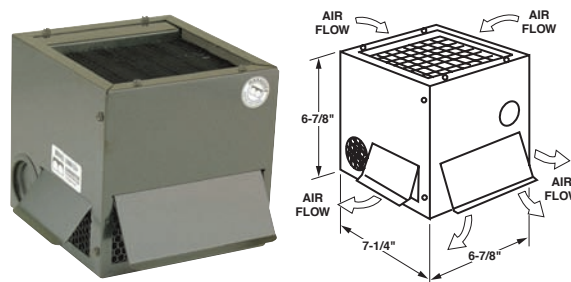

MODELS 5000

SY5000-12 1.5AMPS @ 12 VOLTS

SY5000-24 7.5AMPS @ 24 VOLTS

- High efficiency heating in a compact design
- Multi-speed fan control switch with dash-mount bracket
- Capable of providing windshield defrost
- Heavy-duty, long-life motor
- Mounting studs and water hose connections at rear