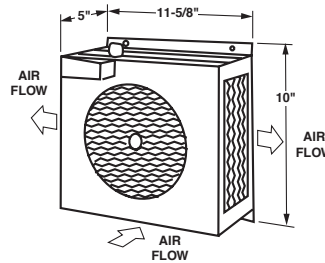

MODELS 6500

SY6500-12 5AMPS @ 12 VOLTS

SY6500-24 2.5AMPS @ 24 VOLTS

- Air enters from the grill, warm air exits through the cores on each side
- Top and bottom rear mounting flanges with side hose connections
- 3 speed rotary fan switch mounted on top of the housing
- Designed for applications with water pressure in excess of 50 psig

Heating: 20,000 btu/hr
Air Flow Heating: 170 cfm
Case Material: 20 ga. c.r. steel
Core Material: tube and fin
Fan Material: aluminum
Fittings: bead

MODELS 8000

SY8000-12 5AMPS @ 12 VOLTS

SY8000-24 2.5AMPS @ 24 VOLTS

- High efficiency heating
- Multi-speed fan control switch with dash-mount bracket
- Capable of providing windshield defrost
- Heavy-duty, long-life motor
- Mounting studs and water hose connections at rear