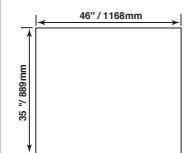

#### SYSTA-DRY-S DIMENSIONS

SMH #	SIZE
SYSTA-DRY-S	Fits 2000-6000 <sub>LB</sub> forklifts
SYSTA-DRY-L	Fits larger forklifts