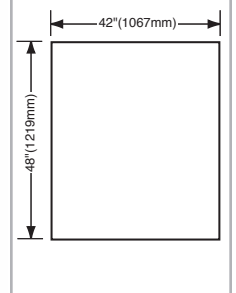

FORKSHIELD

DIMENSIONS