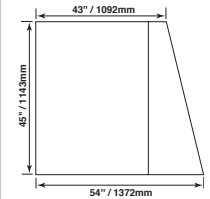

#### SYSTA-DRY-S DIMENSIONS

SMH #	SIZE
SYSTA-DRY-S	Fits 2000-6000 <sub>LB</sub> forklifts
SYSTA-DRY-L	Fits larger forklifts