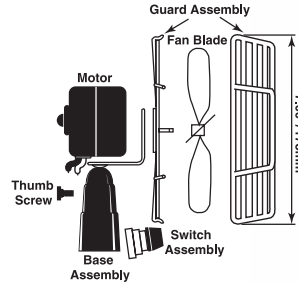

PART #	DESCRIPTION	PRICE	REPLACEMENT PARTS	PRICE
SY9912	12vdc fan		SY53025 Switch	
SY9924	24vdc fan		SY53030 Blade	
SY9936	36vdc fan		SY53017 Guard	

SPECIFICATIONS

Size 6" (152mm) fan blade, 7" DIA (152mm) fan guard
Speed Variable speed/air circulation control
Mounting (4) 7/64" (3mm) holes, tapping screws provided
Specifications subject to change without notice

SY9048

- Black base, blade, guard and motor
- Heavy duty die cast base • Ball swivel base
- 2-speed 48VOLT motor • 3 position toggle switch

PART #	DESCRIPTION	PRICE	REPLACEMENT PARTS	PRICE
SY9048	48vdc fan		SY53051 Switch	
			SY53018 Guard	
			SY53031 Blade	

SPECIFICATIONS

Size 6 1/2" (152mm) fan blade, 7" DIA (152mm) fan guard
Speed Variable speed/air circulation control
Mounting (4) 7/64" (3mm) holes, tapping screws provided
Specifications subject to change without notice